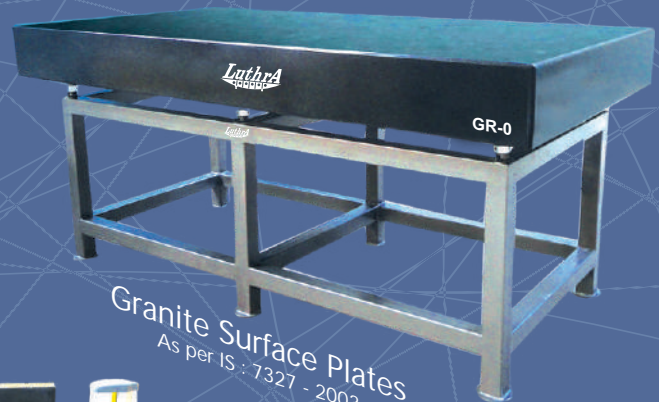

Granite Surface Plates
As per IS : 7327 - 2003