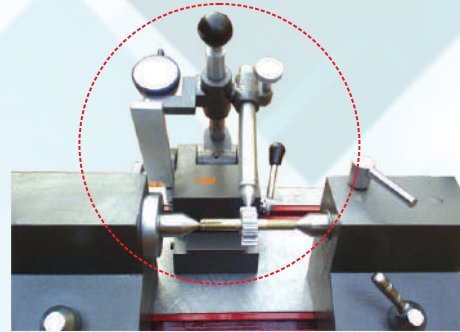

C.I. Angle Plate
T-Slotted
As per IS:2554-1991

Granite Square Master

Surface Plates With T-Slots
As per IS : 2285 - 2003

Master Cylinders
As Per IS : 6952 - 1990

BENCH CENTRES

As Per IS : 5980-1978

Cast Iron Bench Centre

Gear Testor (PCD)

Mini Bench Centre

Cast Iron

Granite

Surface Plate With Bench Centre

Granite

Cast Iron

Universal Bench Centre