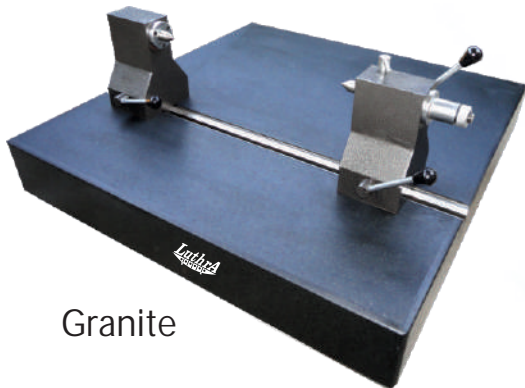

Gear Testor (PCD)

Mini Bench Centre

Cast Iron

Granite

Surface Plate With Bench Centre

Granite

Cast Iron

Universal Bench Centre

Vertical Bench Centre

COMPARATOR STANDS

Cast Iron & Granite

LGS-4C

LCS-8C

LGS-2C
FINE

LCS-2C
FINE

LGS-2A