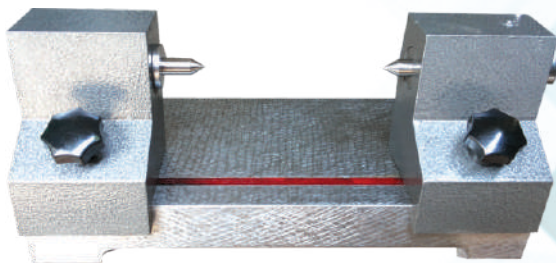

C.I. Angle Plate
T-Slotted
As per IS:2554-1991

Granite Square Master

Surface Plates With T-Slots
As per IS : 2285 - 2003

Master Cylinders
As Per IS : 6952 - 1990

BENCH CENTRES

As Per IS : 5980-1978

Cast Iron Bench Centre

Gear Testor (PCD)

Mini Bench Centre

Cast Iron

Granite

Surface Plate With Bench Centre

Granite

Cast Iron

Universal Bench Centre